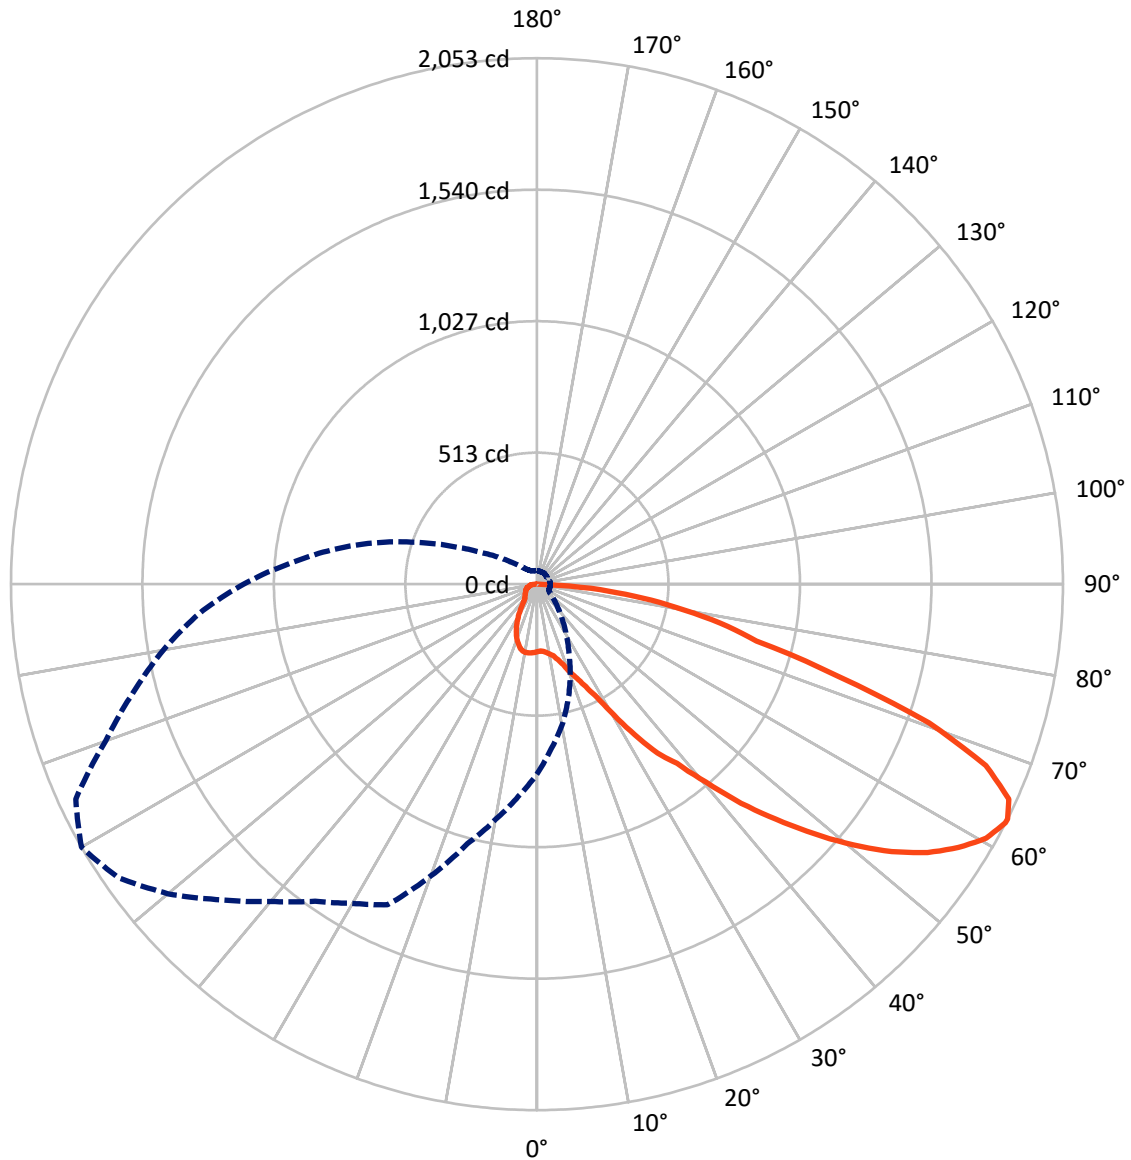

### Iso-Footcandle Lines of Horizontal Illumination

× Max cd  
 - - - 1/2 Max cd

Based on 10 foot mounting height. Maximum calculated value = 3.3 fc  
 Type IV - Short - Non-Cutoff

REPORT NUMBER: P153674

### Luminous Intensity Polar Plot

— Vertical Plane Through 300-Deg Lateral    - - - Horizontal Cone Through 63-Deg Vertical

REPORT NUMBER: P153674

CATALOG NUMBER: AVM-F01-LED-E-U-SLR-7030

**FLUX DISTRIBUTION:**