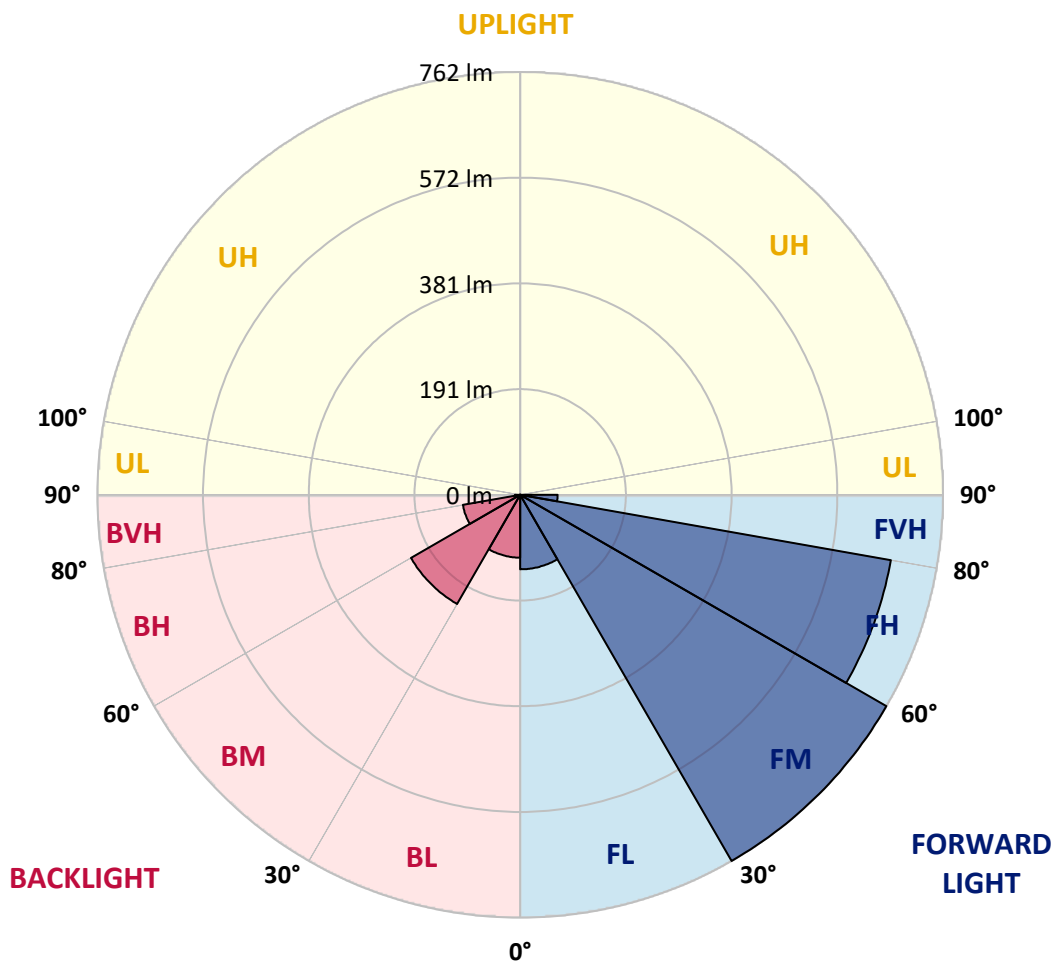

REPORT NUMBER: P153674

CATALOG NUMBER: AVM-F01-LED-E-U-SLR-7030

LUMINAIRE CLASSIFICATION SYSTEM LUMEN TABLE AND BUG RATING:

Zone		Lumens	% Fixture	Zone Rating/Lumen Limit		
				B	U	G
FL	(0°-30°)	134.3	6.4			
FM	(30°-60°)	762.4	36.3			
FH	(60°-80°)	678.7	32.4			G1/1800
FVH	(80°-90°)	67.5	3.2			G1/100
BL	(0°-30°)	113.3	5.4	B1/500		
BM	(30°-60°)	227.4	10.8	B1/1000		
BH	(60°-80°)	104.9	5.0	B0/110		G0/110
BVH	(80°-90°)	9.4	0.4			G0/10
UL	(90°-100°)	0.0	0.0		U0/0	
UH	(100°-180°)	0.0	0.0		U0/0	

BUG Rating: B1-U0-G1

Type IV Short