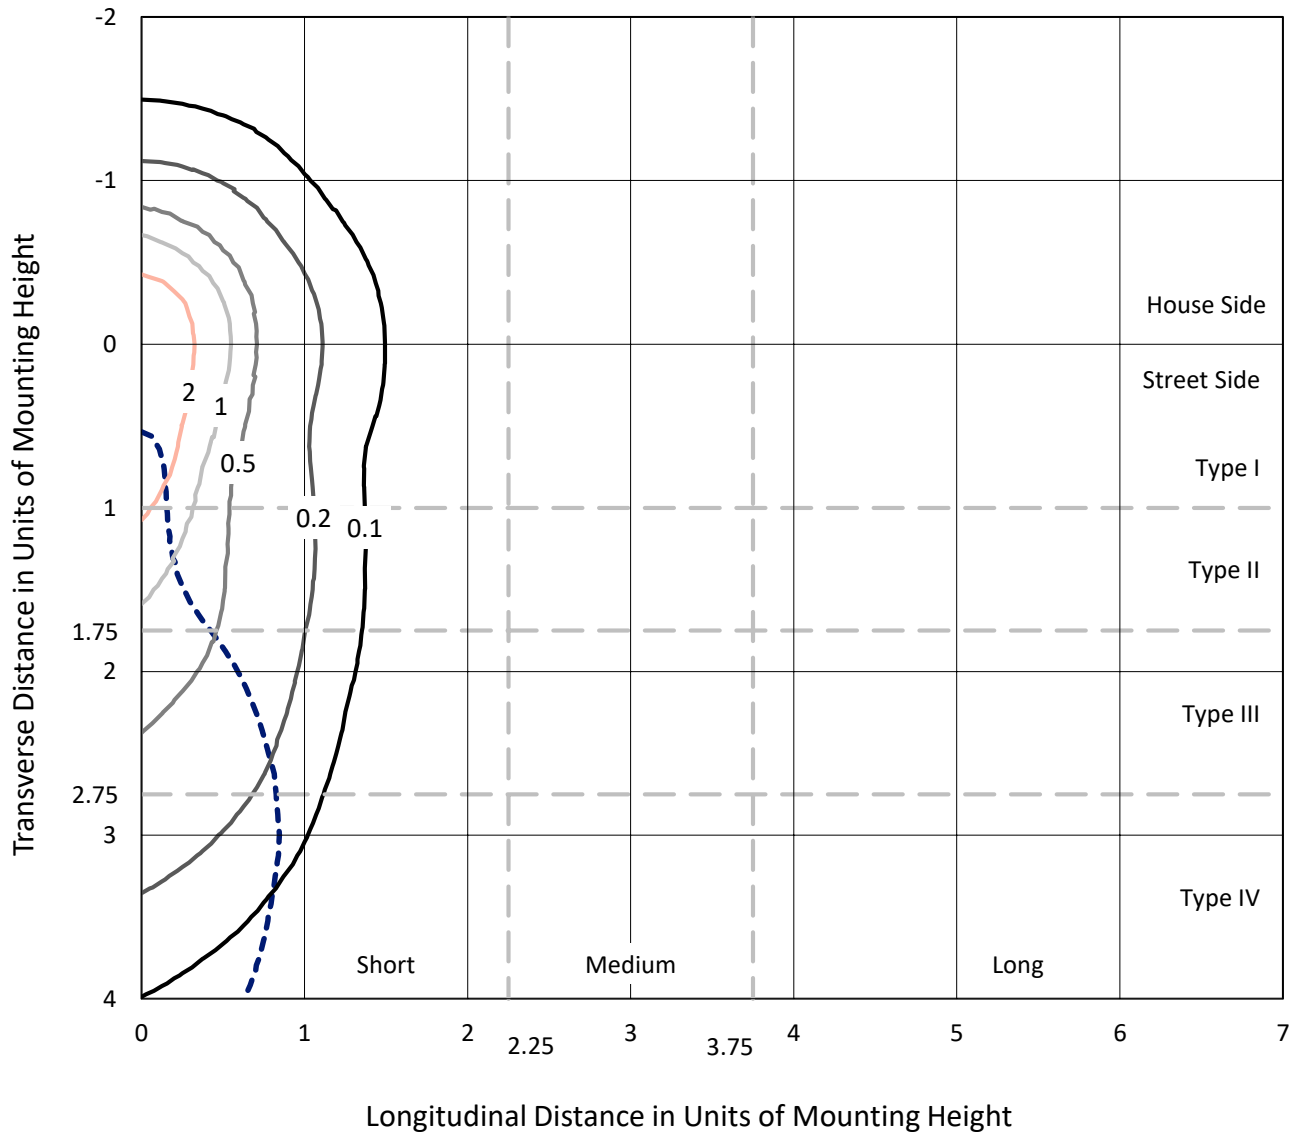

REPORT NUMBER: P153674

CATALOG NUMBER: AVM-F01-LED-E-U-SLR-7030

Iso-Footcandle Lines of Horizontal Illumination

× Max cd
- - - 1/2 Max cd

Based on 10 foot mounting height. Maximum calculated value = 3.3 fc
Type IV - Short - Non-Cutoff